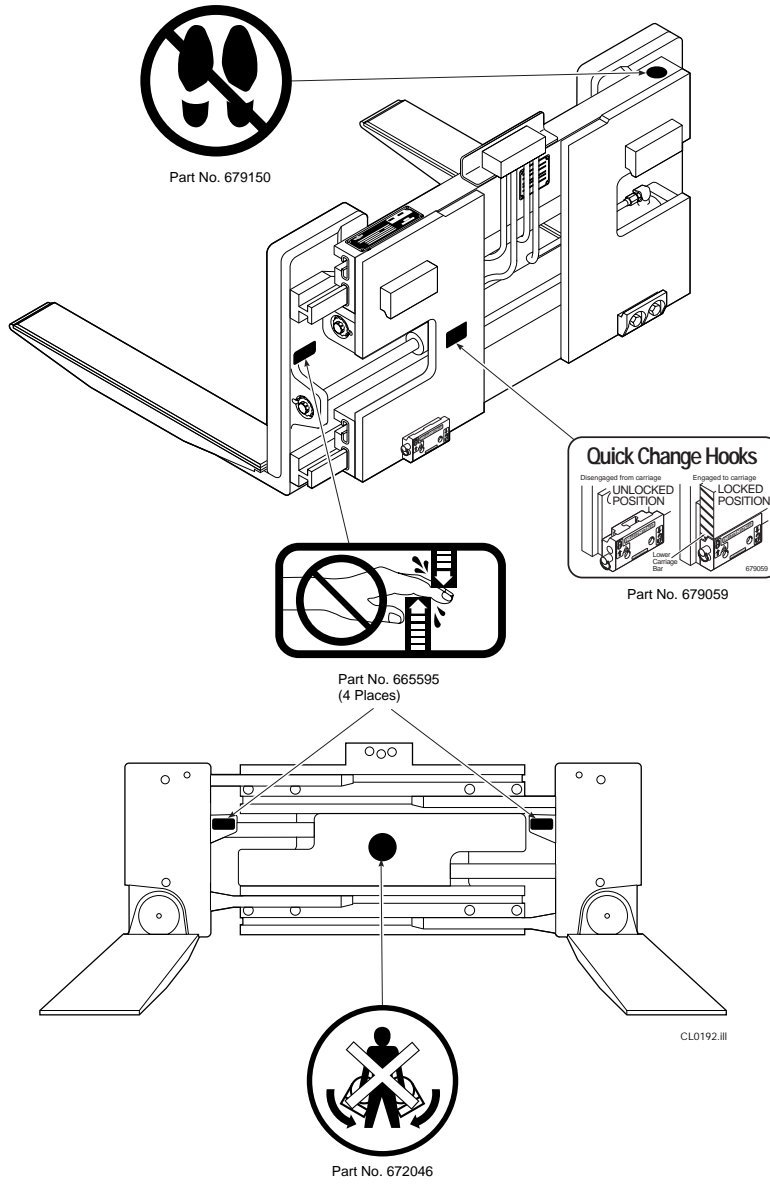

Safety Decals