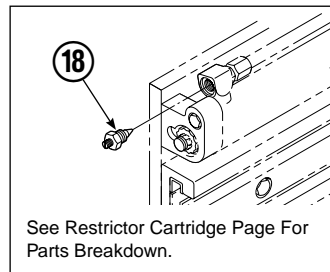

CL0199.iii

40D							
REF	QTY	PART NO.	DESCRIPTION	REF	QTY	PART NO.	DESCRIPTION
		681596	Base Unit Group – ITA II	12	8	667225	Washer
1	2	210436	Hose - 24.75 in.	13	8	667644	Capscrew
2	2	210449	Hose - 18.25 in.	14	1	678679	Bumper
3	1	601377	Fitting, 8-8	15	2	665707	Nut, 1/2 NC
4	2	6230	Washer	16	2	640699	Capscrew
5	8	611288	Fitting, 6-8	17	4	667661	Bearing
6	2	671222	Capscrew	18	4	667663	Bearing
7	2	4749	Capscrew	19	4	667662	Bearing
8	2	555435	Cylinder ▼	20	1	680226	Mounting Plate - RH ITA II
9	2	7882	Roll Pin - Inner	21	1	680225	Mounting Plate - LH ITA II
10	2	7961	Roll Pin - Outer	22	1	674167	Frame – Lower
11	1	667659	Frame				

▼ See Cylinder page for parts breakdown.

Reference: Common Parts Group 675282.

Cylinder

40D			
REF	QTY	PART NO.	DESCRIPTION
		555435	Cylinder Assembly
1	2	6511	■ Cotter Pin
2	2	667667	■ Nut Retainer
3	2	667668	■ Nut
4	1	555436	Shell
5	1	602580	Fitting
6	1	558400	Piston
7	1	2716	▲ O-Ring
8	1	662454	▲ Seal
9	1	2787	▲ O-Ring
10	1	615130	▲ Back-Up Ring
11	1	667917	Retainer
12	1	662448	▲ Seal
13	1	638243	▲ Nylon Ring
14	1	636853	▲ Wiper
15	1	667623	Nut
16	1	555437	Rod
17	1	555439	Washer
18	1	667609	Restrictor Cartridge ●
19	1	555440	Retaining Ring
20	1	671048	▲ Seal Loader, Piston
21	1	671051	▲ Seal Loader, Retainer
		667995	Service Kit