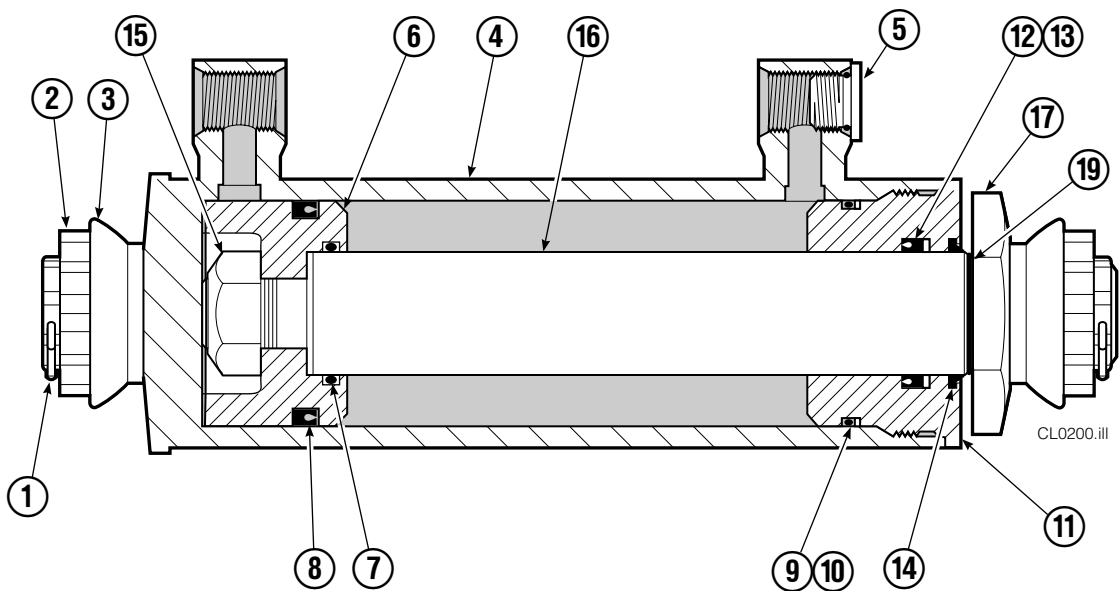

CL0199.iii

40D							
REF	QTY	PART NO.	DESCRIPTION	REF	QTY	PART NO.	DESCRIPTION
		681596	Base Unit Group – ITA II	12	8	667225	Washer
1	2	210436	Hose - 24.75 in.	13	8	667644	Capscrew
2	2	210449	Hose - 18.25 in.	14	1	678679	Bumper
3	1	601377	Fitting, 8-8	15	2	665707	Nut, 1/2 NC
4	2	6230	Washer	16	2	640699	Capscrew
5	8	611288	Fitting, 6-8	17	4	667661	Bearing
6	2	671222	Capscrew	18	4	667663	Bearing
7	2	4749	Capscrew	19	4	667662	Bearing
8	2	555435	Cylinder ▼	20	1	680226	Mounting Plate - RH ITA II
9	2	7882	Roll Pin - Inner	21	1	680225	Mounting Plate - LH ITA II
10	2	7961	Roll Pin - Outer	22	1	674167	Frame – Lower
11	1	667659	Frame				

▼ See Cylinder page for parts breakdown.

Reference: Common Parts Group 675282.

Cylinder

40D			
REF	QTY	PART NO.	DESCRIPTION
		555435	Cylinder Assembly
1	2	6511	■ Cotter Pin
2	2	667667	■ Nut Retainer
3	2	667668	■ Nut
4	1	555436	Shell
5	1	602580	Fitting
6	1	558400	Piston
7	1	2716	▲ O-Ring
8	1	662454	▲ Seal
9	1	2787	▲ O-Ring
10	1	615130	▲ Back-Up Ring
11	1	667917	Retainer
12	1	662448	▲ Seal
13	1	638243	▲ Nylon Ring
14	1	636853	▲ Wiper
15	1	667623	Nut
16	1	555437	Rod
17	1	555439	Washer
18	1	667609	Restrictor Cartridge ●
19	1	555440	Retaining Ring
20	1	671048	▲ Seal Loader, Piston
21	1	671051	▲ Seal Loader, Retainer
		667995	Service Kit