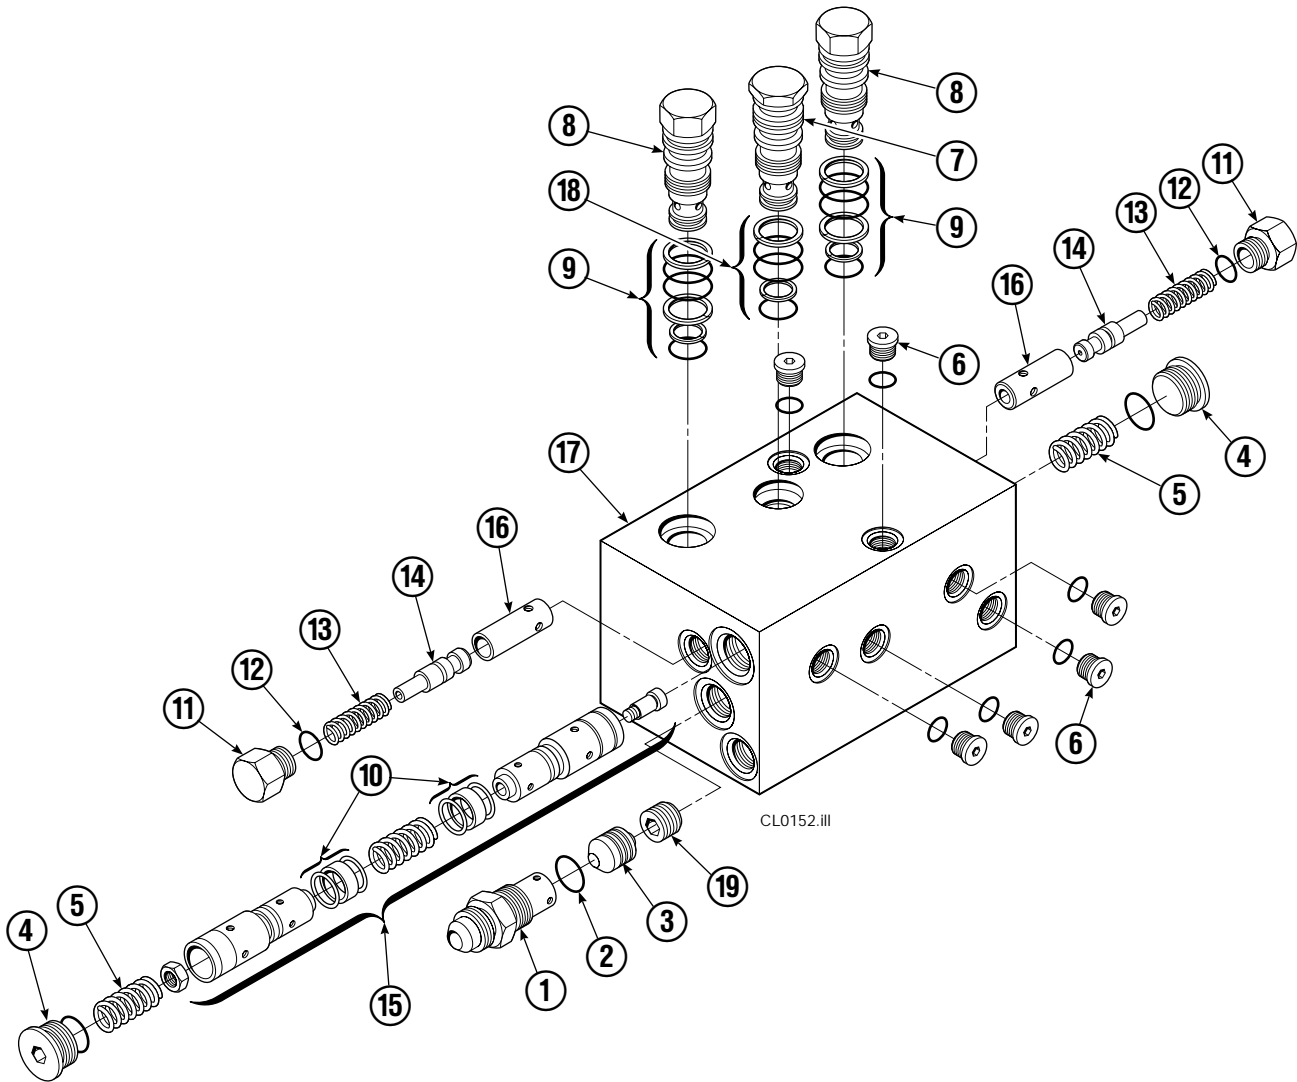

Valve Group

REF	QTY	PART NO.	DESCRIPTION	REF	QTY	PART NO.	DESCRIPTION
		339378	Valve Group	11	2	667494	Fitting
		669762	Check Valve - Flow Divider	12	2	2840	O-Ring ●
1	1	667490	Special Fitting	13	2	673098	Spring
2	1	2841	O-Ring ●	14	2	667492	Poppet
3	1	667471	Spool	15	1	673089	Spool Assembly
4	2	609453	Fitting, 10	16	2	667491	Sleeve
5	2	667487	Spring	17	1	669763	Valve Body
6	6	604510	Fitting, 6	18	1	661347	Service Kit ●
7	1	678270	Check Valve - VPO	19	1	676343	Regeneration Elimination Plug ■
8	2	659058	Check Valve - PO	20	1	316732	Valve Bracket ▲
9	2	667516	Service Kit ●	21	2	604511	Fitting ▲
10	1	679846	Low Flow Spool Kit			687513	Service Kit

● Included in Service Kit 667513.

■ For eliminating regeneration circuit only. See Tech. Bulletin 121.

▲ Not part of Valve Group. Not Shown.

Reference: SK-5302.