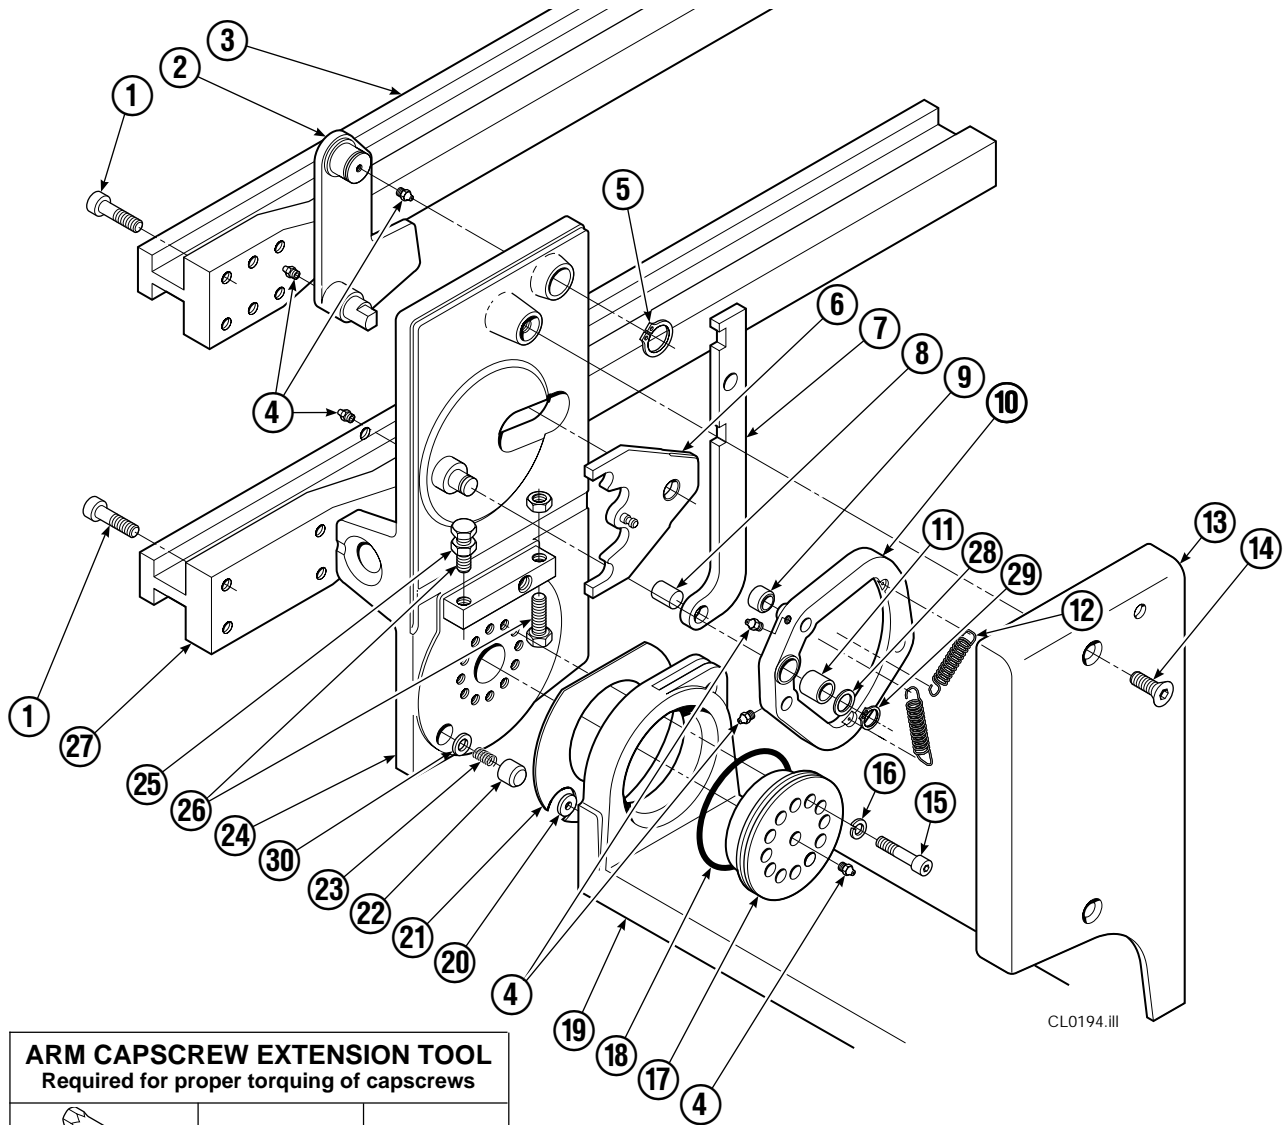

Arm Group

ARM CAPSCREW EXTENSION TOOL
Required for proper torquing of capscrews

	40D	667699

40D

REF	QTY	PART NO.	DESCRIPTION	REF	QTY	PART NO.	DESCRIPTION
		376195	Arm Group – RH	15	12	4309	Capscrew, 1/2 NF x 2.25
		376194	Arm Group – LH	16	12	6374	Lockwasher
1	10	607105	Capscrew, 3/4 NC x 2.00 GR8	17	1	669205	Bearing
2	1	672041	Actuator – RH	18	1	2815	O-Ring
	1	672040	Actuator – LH		1	376293	Arm – RH
3	1	669197	Arm Bar – Upper	19	1	376196	Arm – LH
4	6	7401	Grease Fitting	20	1	621248	Bushing
5	1	7192	Snap Ring	21	1	602025	Wear Plate
6	1	600305	Selector	22	1	600318	Detent Pin
7	1	600315	Crank	23	1	600319	Detent Spring
8	1	600316	Pin	24	1	672037	Arm Carrier – RH
9	1	600313	Bushing		1	672034	Arm Carrier – LH
10	1	672043	Bell Crank Assembly	25	2	5721	Nut
11	1	600312	Bushing	26	2	3385	Capscrew, 3/4 NF x 1.75
12	2	672047	Spring	27	1	669200	Arm Bar – Lower
13	1	672051	Cover – RH	28	1	672045	Washer
	1	672050	Cover – LH	29	1	3128	Snap Ring
14	2	4780	Capscrew, 5/8 NC x 1.25 GR8	30	2	201816	Washer