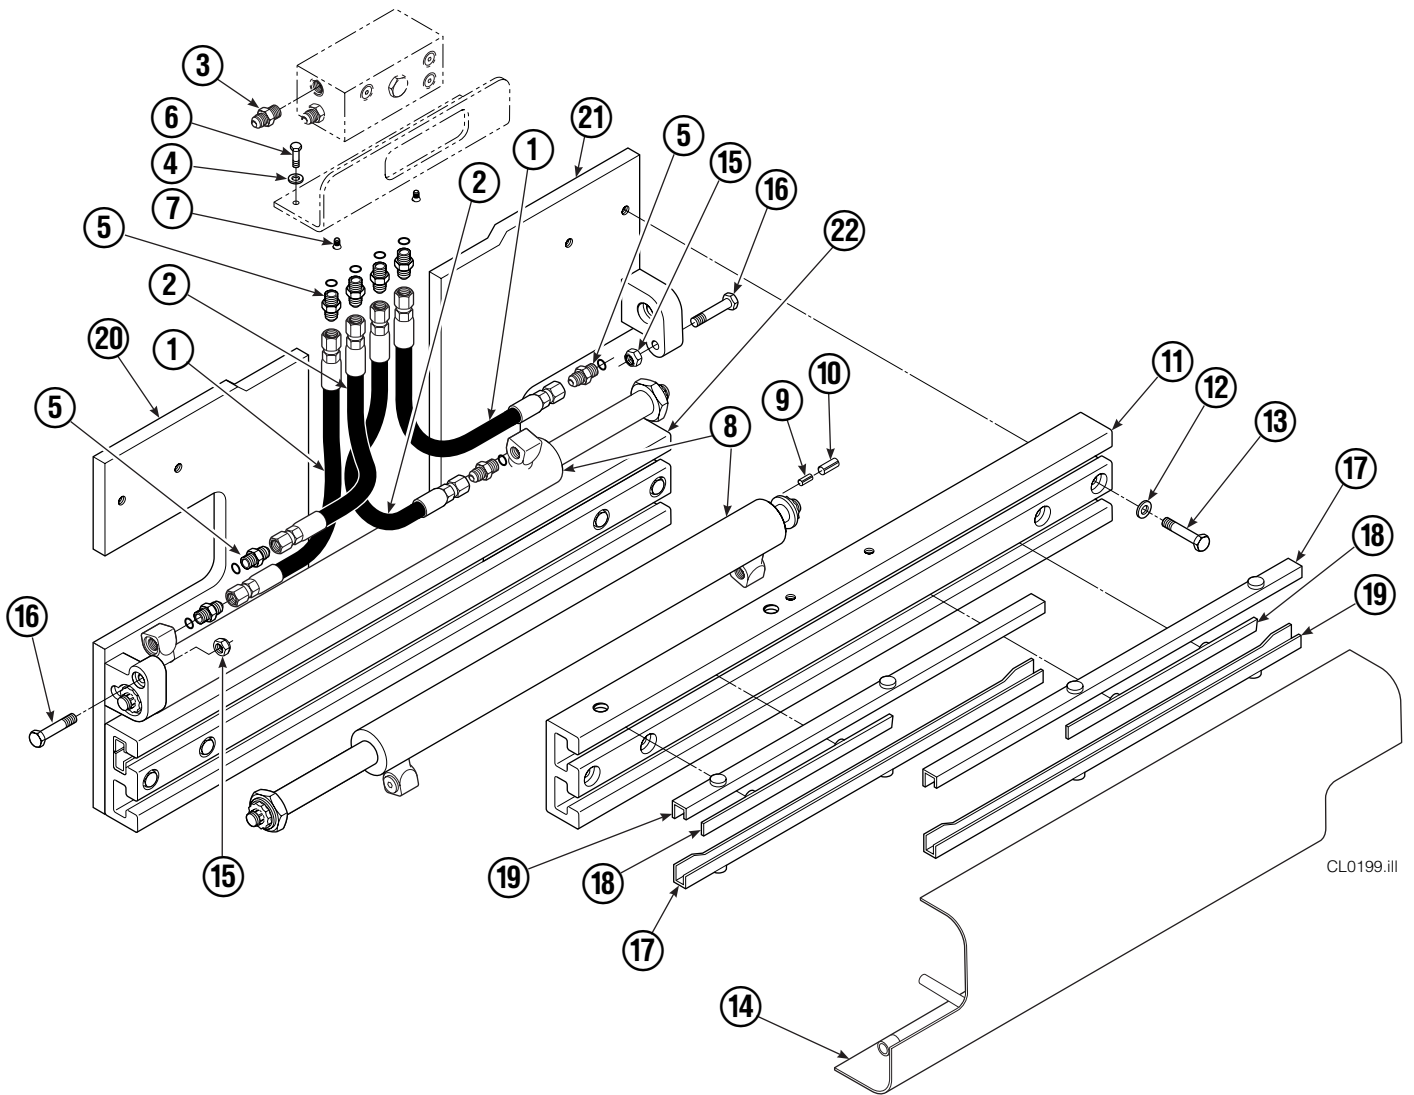

CL0199.iii

40D							
REF	QTY	PART NO.	DESCRIPTION	REF	QTY	PART NO.	DESCRIPTION
		681596	Base Unit Group – ITA II	12	8	667225	Washer
1	2	210436	Hose - 24.75 in.	13	8	667644	Capscrew
2	2	210449	Hose - 18.25 in.	14	1	678679	Bumper
3	1	601377	Fitting, 8-8	15	2	665707	Nut, 1/2 NC
4	2	6230	Washer	16	2	640699	Capscrew
5	8	611288	Fitting, 6-8	17	4	667661	Bearing
6	2	671222	Capscrew	18	4	667663	Bearing
7	2	4749	Capscrew	19	4	667662	Bearing
8	2	555435	Cylinder ▼	20	1	680226	Mounting Plate - RH ITA II
9	2	7882	Roll Pin - Inner	21	1	680225	Mounting Plate - LH ITA II
10	2	7961	Roll Pin - Outer	22	1	674167	Frame – Lower
11	1	667659	Frame				

▼ See Cylinder page for parts breakdown.

Reference: Common Parts Group 675282.

Cylinder

40D			
REF	QTY	PART NO.	DESCRIPTION
		555435	Cylinder Assembly
1	2	6511	■ Cotter Pin
2	2	667667	■ Nut Retainer
3	2	667668	■ Nut
4	1	555436	Shell
5	1	602580	Fitting
6	1	558400	Piston
7	1	2716	▲ O-Ring
8	1	662454	▲ Seal
9	1	2787	▲ O-Ring
10	1	615130	▲ Back-Up Ring
11	1	667917	Retainer
12	1	662448	▲ Seal
13	1	638243	▲ Nylon Ring
14	1	636853	▲ Wiper
15	1	667623	Nut
16	1	555437	Rod
17	1	555439	Washer
18	1	667609	Restrictor Cartridge ●
19	1	555440	Retaining Ring
20	1	671048	▲ Seal Loader, Piston
21	1	671051	▲ Seal Loader, Retainer
		667995	Service Kit