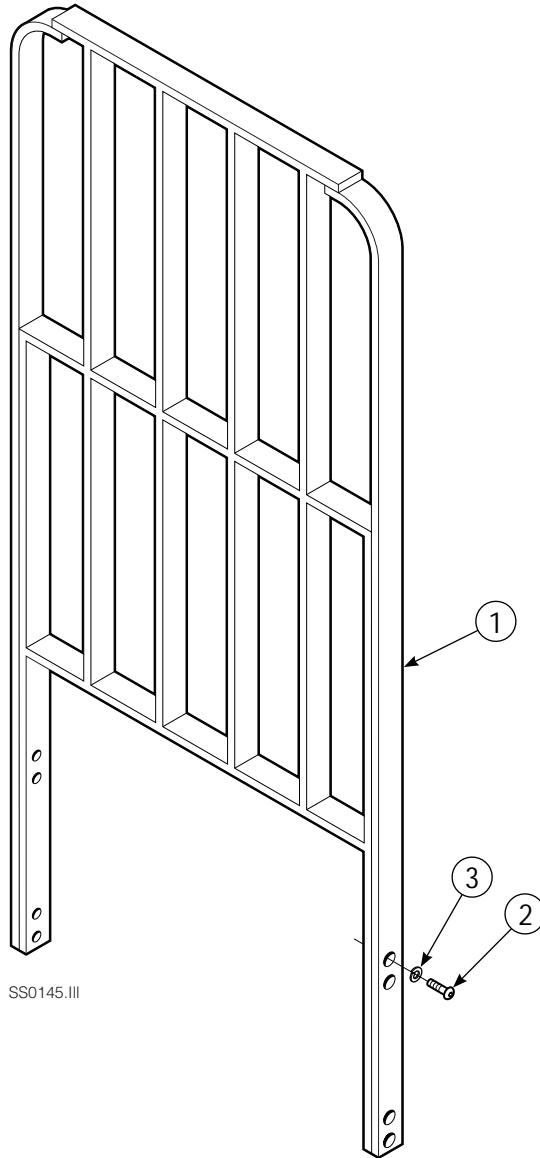

OR

Write: Cascade Corporation, P.O. Box 20187, Portland, OR 97220

Internet: www.cascorp.com

Sideshifter Group

SS0126.III

65D							
REF	QTY	PART NO.	DESCRIPTION	REF	QTY	PART NO.	DESCRIPTION
		358809	Sideshifter Group	11	4	679360	▲ Lower Hook
1	8	7403	Grease Fitting	12	1	358749	R.H. Faceplate ■
2	4	671165	Bearing Segment	13	1	335480	R.H. Cylinder Assembly ●
3	4	601676	Fitting, 6-6	14	1	358805	False Carriage ★
4	1	358748	L.H. Faceplate ■	15	2	675969	◆ Lower Hook ★
5	1	580029	L.H. Cylinder Assembly ●	16	4	667225	◆ Washer ★
6	4	672726	Cotter Pin	17	4	667369	◆ Capscrew ★
7	4	206926	Clevis Pin	18	4	358814	Plate
8	8	779010	▲ Capscrew, M16x35	19	4	399079	Bearing
9	8	667225	▲ Washer	20	4	4880	Capscrew, .50 NCx1.00
10	4	682814	Lower Bearing				

Reference: S-28049.

Sideshift Cylinder

FP0079.ill

REF	QTY	PART NO.	DESCRIPTION
		580029	Cylinder Assembly
1	1	553857	Nut
2	1	662452	■ Seal
3	1	553501	Piston
4	1	636851	■ Wiper
5	1	638247	■ Nylon Ring
6	1	675550	Washer (Orifice .085 in.)
7	1	557697	Shell
8	1	335482	Rod
9	1	2785	■ O-Ring
10	1	615128	■ Back-up Ring
11	1	553500	Retainer
12	1	553856	Retaining Ring
13	1	7202	Snap Ring
14	1	641835	■ Seal
15	1	—	Spacer
		553861	Service Kit

■ Included in Service Kit 553861.

Sideshift Cylinder

FP0079.ill

REF	QTY	PART NO.	DESCRIPTION
		335480	Cylinder Assembly
1	1	553857	Nut
2	1	662452	■ Seal
3	1	553501	Piston
4	1	636851	■ Wiper
5	1	638247	■ Nylon Ring
6	1	675550	Washer (Orifice .085 in.)
7	1	335481	Shell
8	1	335482	Rod
9	1	2785	■ O-Ring
10	1	615128	■ Back-up Ring
11	1	553500	Retainer
12	1	553856	Retaining Ring
13	1	7202	Snap Ring
14	1	641835	■ Seal
15	1	—	Spacer
		553861	Service Kit

■ Included in Service Kit 553861.

Backrest

SS0145.III

65D			
REF	QTY	PART NO.	DESCRIPTION
1	1	364450	Backrest, 31 in. W x 48 in. H
2	8	200173	Capscrew, M16 x 35
3	8	684586	Lockwasher, M16

Reference: S-8365.