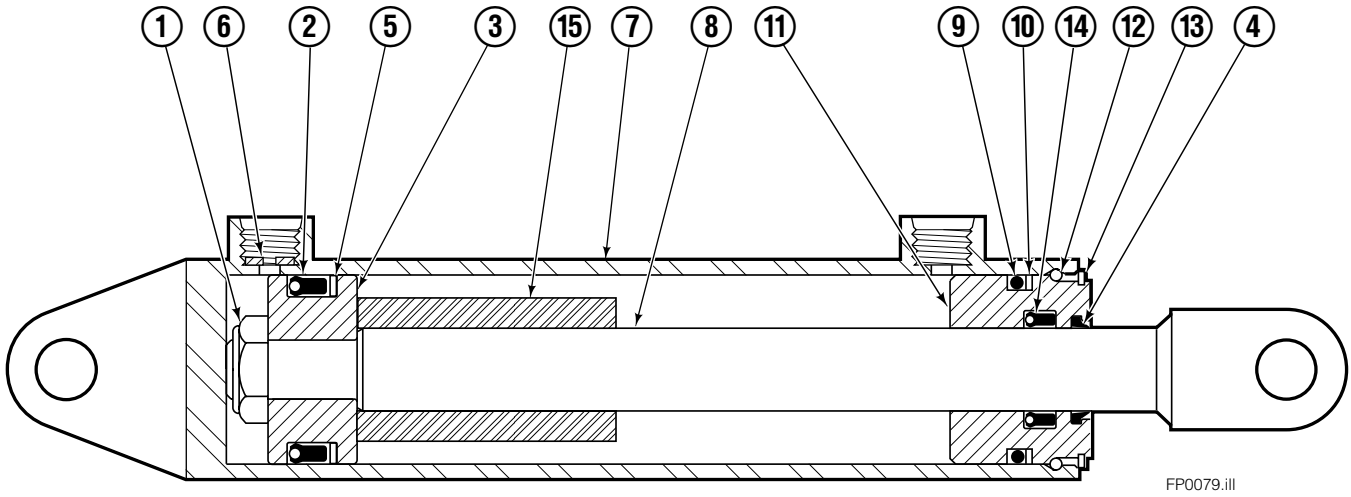

OR

Write: Cascade Corporation, P.O. Box 20187, Portland, OR 97220

Internet: www.cascorp.com

Sideshifter Group

SS0126.III

65D							
REF	QTY	PART NO.	DESCRIPTION	REF	QTY	PART NO.	DESCRIPTION
		358809	Sideshifter Group	11	4	679360	▲ Lower Hook
1	8	7403	Grease Fitting	12	1	358749	R.H. Faceplate ■
2	4	671165	Bearing Segment	13	1	335480	R.H. Cylinder Assembly ●
3	4	601676	Fitting, 6-6	14	1	358805	False Carriage ★
4	1	358748	L.H. Faceplate ■	15	2	675969	◆ Lower Hook ★
5	1	580029	L.H. Cylinder Assembly ●	16	4	667225	◆ Washer ★
6	4	672726	Cotter Pin	17	4	667369	◆ Capscrew ★
7	4	206926	Clevis Pin	18	4	358814	Plate
8	8	779010	▲ Capscrew, M16x35	19	4	399079	Bearing
9	8	667225	▲ Washer	20	4	4880	Capscrew, .50 NCx1.00
10	4	682814	Lower Bearing				

■ If the faceplate needs replacing, your best value is to order the complete sideshifter assembly.

● See Cylinder page for parts breakdown.

▲ Lower Hook Group 683178.

◆ Lower Hook Group 678935.

★ Not included in Sideshifter Group.

Reference: S-28049.

Sideshift Cylinder

FP0079.ill

REF	QTY	PART NO.	DESCRIPTION
		580029	Cylinder Assembly
1	1	553857	Nut
2	1	662452	■ Seal
3	1	553501	Piston
4	1	636851	■ Wiper
5	1	638247	■ Nylon Ring
6	1	675550	Washer (Orifice .085 in.)
7	1	557697	Shell
8	1	335482	Rod
9	1	2785	■ O-Ring
10	1	615128	■ Back-up Ring
11	1	553500	Retainer
12	1	553856	Retaining Ring
13	1	7202	Snap Ring
14	1	641835	■ Seal
15	1	—	Spacer
		553861	Service Kit