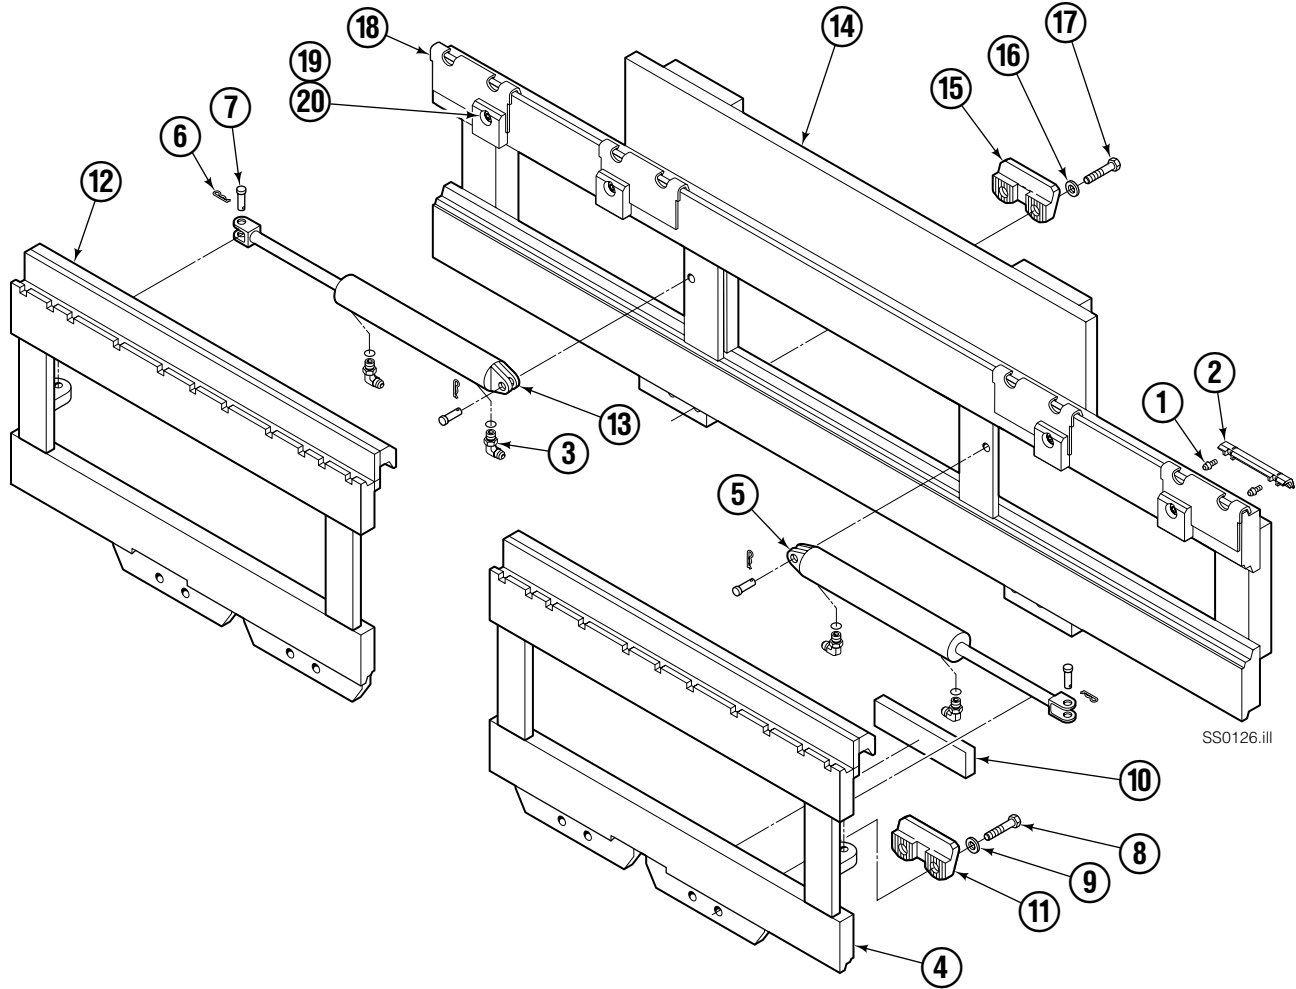

Parts Manual

Model Double Wide Sideshifter

Serial Number 65D-SSD-207

cascade[®]
corporation

For Technical Assistance call: 800-227-2233, Fax: 888-329-8207

To Order Parts call: 888-227-2233, Fax: 888-329-0234

OR

Write: Cascade Corporation, P.O. Box 20187, Portland, OR 97220

Internet: www.cascorp.com

Sideshifter Group

SS0126.III

65D							
REF	QTY	PART NO.	DESCRIPTION	REF	QTY	PART NO.	DESCRIPTION
		358809	Sideshifter Group	11	4	679360	▲ Lower Hook
1	8	7403	Grease Fitting	12	1	358749	R.H. Faceplate ■
2	4	671165	Bearing Segment	13	1	335480	R.H. Cylinder Assembly ●
3	4	601676	Fitting, 6-6	14	1	358805	False Carriage ★
4	1	358748	L.H. Faceplate ■	15	2	675969	◆ Lower Hook ★
5	1	580029	L.H. Cylinder Assembly ●	16	4	667225	◆ Washer ★
6	4	672726	Cotter Pin	17	4	667369	◆ Capscrew ★
7	4	206926	Clevis Pin	18	4	358814	Plate
8	8	779010	▲ Capscrew, M16x35	19	4	399079	Bearing
9	8	667225	▲ Washer	20	4	4880	Capscrew, .50 NCx1.00
10	4	682814	Lower Bearing				

■ If the faceplate needs replacing, your best value is to order the complete sideshifter assembly.

● See Cylinder page for parts breakdown.

▲ Lower Hook Group 683178.

◆ Lower Hook Group 678935.

★ Not included in Sideshifter Group.

Reference: S-28049.

Sideshift Cylinder

FP0079.ill

REF	QTY	PART NO.	DESCRIPTION
		580029	Cylinder Assembly
1	1	553857	Nut
2	1	662452	■ Seal
3	1	553501	Piston
4	1	636851	■ Wiper
5	1	638247	■ Nylon Ring
6	1	675550	Washer (Orifice .085 in.)
7	1	557697	Shell
8	1	335482	Rod
9	1	2785	■ O-Ring
10	1	615128	■ Back-up Ring
11	1	553500	Retainer
12	1	553856	Retaining Ring
13	1	7202	Snap Ring
14	1	641835	■ Seal
15	1	—	Spacer
		553861	Service Kit